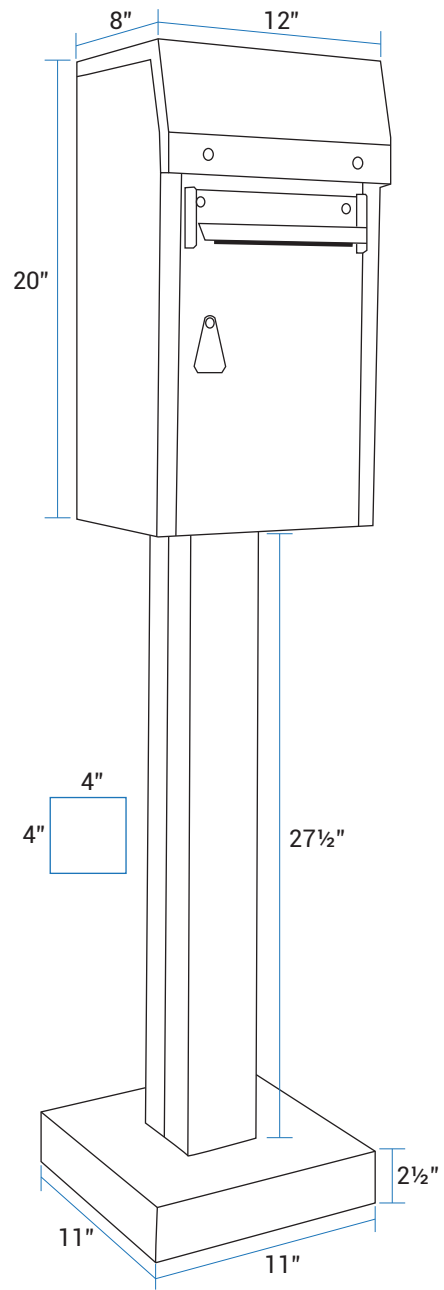

866.286.4400
 9323 N. Government Way STE 12
 Hayden, ID 83835

MODEL
CSE-AS-400-OC-COMBO

DETAILS
 CAPACITY | 100+ Payments
 ACCESSIBILITY | Walk up
 INSTALLATION | On concrete

TECH NOTES
 11-2020 | V.1 | JAW

SIGNATURE _____

DATE _____

INCLUDED ITEMS

- Heavy duty rain guard 
- Anti-fish teeth 
- Closed slot panel 
- Four keys 
- Custom nametag (32 characters maximum)

YOUR TITLE HERE

- Mounting hardware 

OPTIONAL ACCESSORIES

- Large slot entrance | 10" (w) x 1" (h)
- Steel bollards | On concrete
- Envelope holder
 - 10.5" (h) x 4.5" (w) x 4" (d) (100 Capacity)
 - 10.5" (h) x 4.5" (w) x 1-1/4" (d) (25 Capacity)
 - 8" (h) x 4.5" (w) x 1-1/4" (d) (25 Capacity)

Mounting

- Left side (front view)
- Right side (front view)
- No mounting
- Powder coat/RAL# _____

STICKER PACK | Payment/Envelope