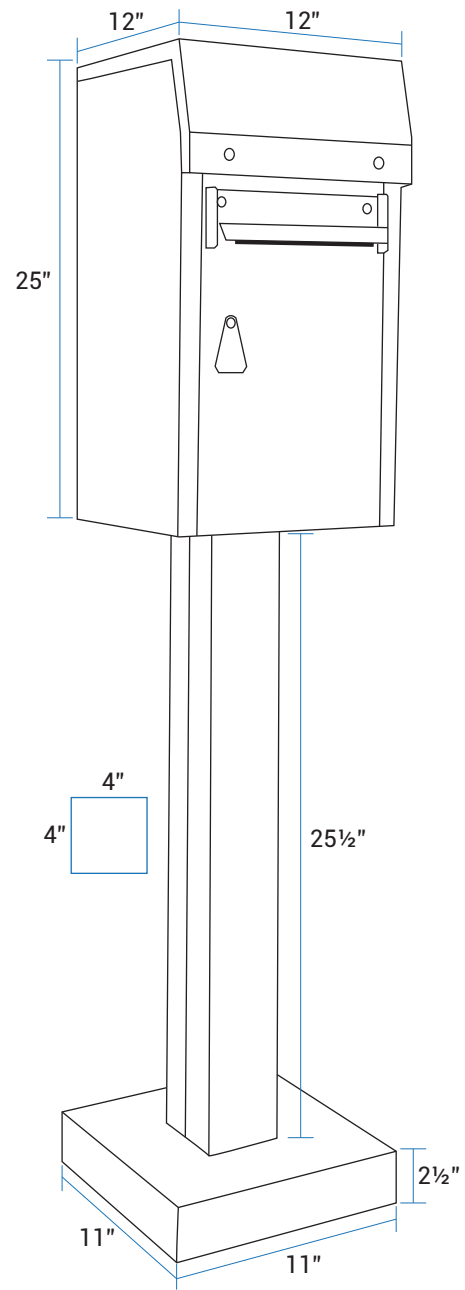

SIGNATURE \_\_\_\_\_

DATE \_\_\_\_\_

INCLUDED ITEMS

- Heavy duty rain guard 
  - Anti-fish teeth 
  - Closed slot panel 
  - Four keys 
  - Custom nametag (32 characters maximum)
- YOUR TITLE HERE**
- Mounting hardware 

OPTIONAL ACCESSORIES

- Large slot entrance | 10" (w) x 1" (h)
- Steel bollards | On concrete
- Envelope holder
  - 10.5" (h) x 4.5" (w) x 4" (d) (100 Capacity)
  - 10.5" (h) x 4.5" (w) x 1-1/4" (d) (25 Capacity)
  - 8" (h) x 4.5" (w) x 1-1/4" (d) (25 Capacity)
- Mounting**
  - Left side (front view)
  - Right side (front view)
  - No mounting
- Powder coat/RAL# \_\_\_\_\_