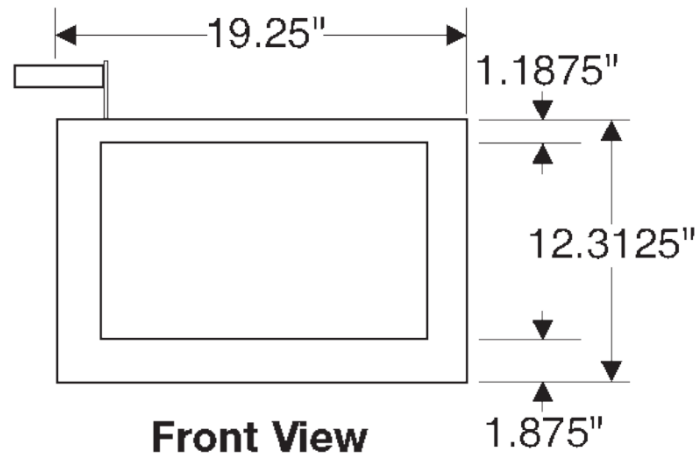

CSE-CI-1724-SCL

COVENANT
Security Equipment

Drive Thru Transaction Drawer

CSE-CI-1724-SCL