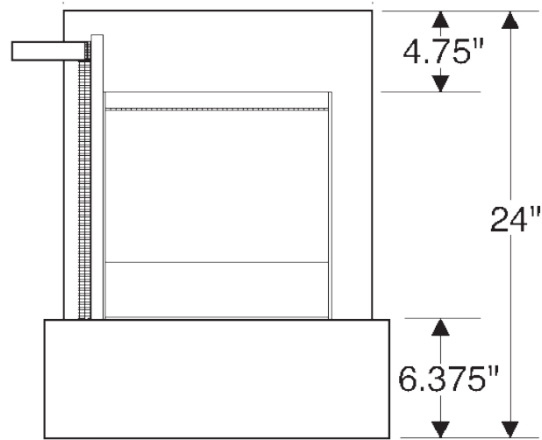

CSE-CI-1724-SCL

COVENANT
Security Equipment

Drive Thru Transaction Drawer

CSE-CI-1724-SCL