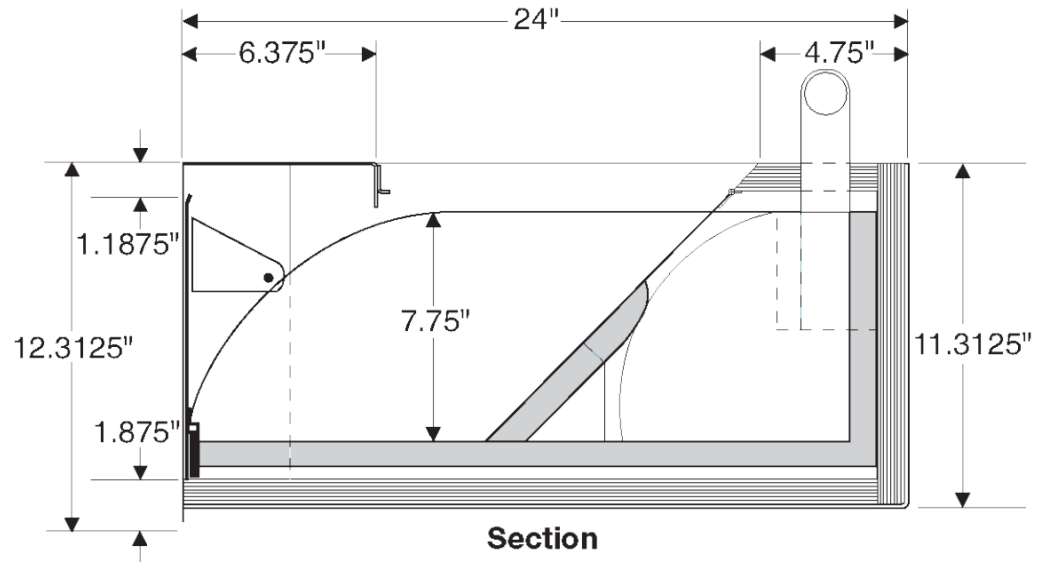

CSE-CI-1724-SCL

COVENANT
Security Equipment

Drive Thru Transaction Drawer

CSE-CI-1724-SCL