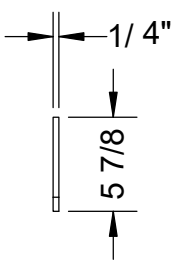

TITLE:
CSE-F-FSG-2430 Germ Shield

DATE: 03/27/20
 USED BY: T.HA
 DRAWN BY: T.HA

DATE: 03/27/20
 DESIGN BY:
 T.HA

ORDER NO. XXXXX PACKAGE SHEET: OF
 CUSTOMER: FENCO

GERM SHIELD: 1/4" THICK CLEAR POLYMER (1/ ASSY)

FEET: 1/4" THICK POLYMER (2/ASSY)

Last Update: 03/27/20 T.HA