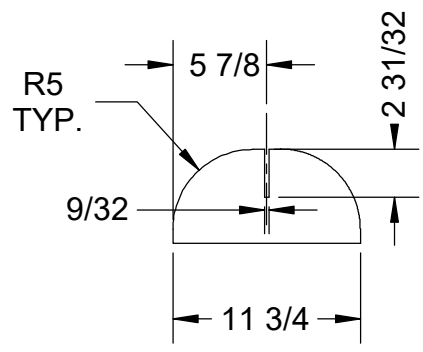

TITLE:
CSE-F-FSG-2430 Germ Shield

DATE: 03/27/20
 USED BY: T.HA
 DRAWN BY: T.HA

DATE: 03/27/20
 DESIGN BY:
 T.HA

ORDER NO. XXXXX PACKAGE SHEET: OF
 CUSTOMER: FENCO

GERM SHIELD: 1/4" THICK CLEAR POLYMER (1/ ASSY)

FEET: 1/4" THICK POLYMER (2/ASSY)

Last Update: 03/27/20 T.HA