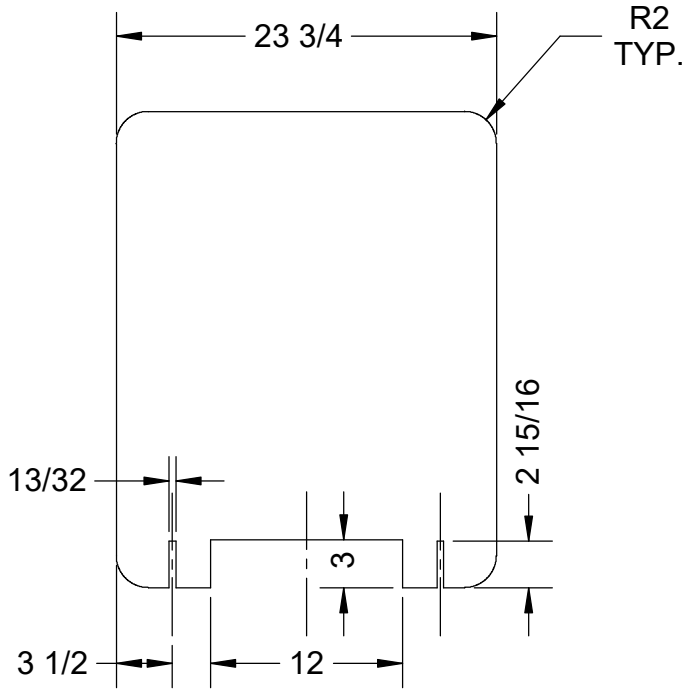

TITLE:
CSE-F-FSG-2430 Germ Shield

DATE: 03/27/20
 USED BY: T.HA
 DRAWN BY: T.HA

DATE: 03/27/20
 DESIGN BY:
 T.HA

ORDER NO. XXXXX PACKAGE SHEET: OF
 CUSTOMER: FENCO

GERM SHIELD: 1/4" THICK CLEAR POLYMER (1/ ASSY)

FEET: 1/4" THICK POLYMER (2/ASSY)

Last Update: 03/27/20 T.HA