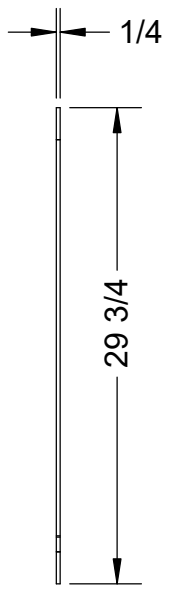

TITLE:
CSE-F-FSG-2430 Germ Shield

DATE: 03/27/20
 USED BY: T.HA
 DRAWN BY: T.HA

DATE: 03/27/20
 DESIGN BY:
 T.HA

ORDER NO. XXXXX PACKAGE SHEET: OF
 CUSTOMER: FENCO

GERM SHIELD: 1/4" THICK CLEAR POLYMER (1/ ASSY)

FEET: 1/4" THICK POLYMER (2/ASSY)

Last Update: 03/27/20 T.HA