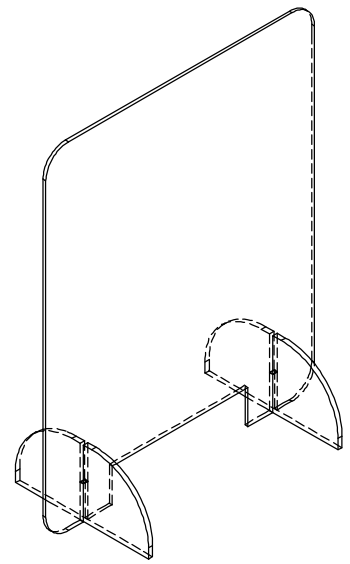

TITLE:
CSE-F-FSG-2430 Germ Shield

DATE: 03/27/20
 USED BY: T.HA
 DRAWN BY: T.HA

DATE: 03/27/20
 DESIGN BY:
 T.HA

ORDER NO. XXXXX PACKAGE SHEET: OF
 CUSTOMER: FENCO

GERM SHIELD: 1/4" THICK CLEAR POLYMER (1/ ASSY)

FEET: 1/4" THICK POLYMER (2/ASSY)

Last Update: 03/27/20 T.HA