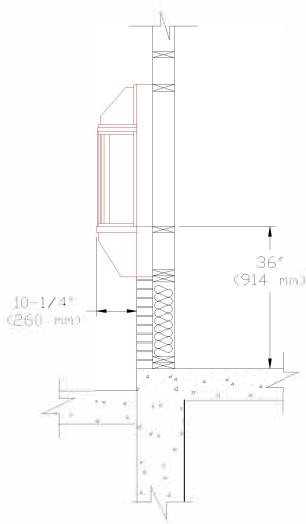

MASONRY WALL
ROUGH OPENING

GLASS STORE FRONT
DAYLIGHT OPENING

SERVICE OPENING ADJUSTS TO 12"W X 23"H
FROM THE PUSH OF A BUTTON.

GLAZING ROUGH OPENING = 50" W (1270 mm) x 34-1/4" H (870 mm)

MASONRY ROUGH OPENING = 54" W (1372 mm) x 49-1/4" (1251 mm)