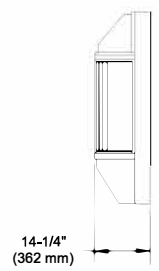

MASONRY WALL
ROUGH OPENING

GLASS STORE FRONT
DAYLIGHT OPENING

SERVICE OPENING ADJUSTS TO 12"W X 23"H
FROM THE PUSH OF A BUTTON.

GLAZING ROUGH OPENING = 50" W (1270 mm) x 34-1/4" H (870 mm)

MASONRY ROUGH OPENING = 54" W (1372 mm) x 49-1/4" (1251 mm)