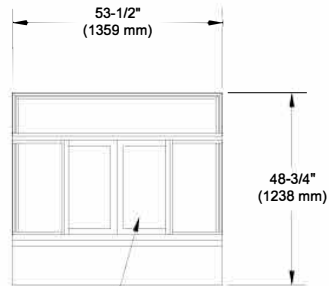

MASONRY WALL
ROUGH OPENING

GLASS STORE FRONT
DAYLIGHT OPENING

SERVICE OPENING ADJUSTS TO 12"W X 23"H
FROM THE PUSH OF A BUTTON.

GLAZING ROUGH OPENING = 50" W (1270 mm) x 34-1/4" H (870 mm)

MASONRY ROUGH OPENING = 54" W (1372 mm) x 49-1/4" (1251 mm)