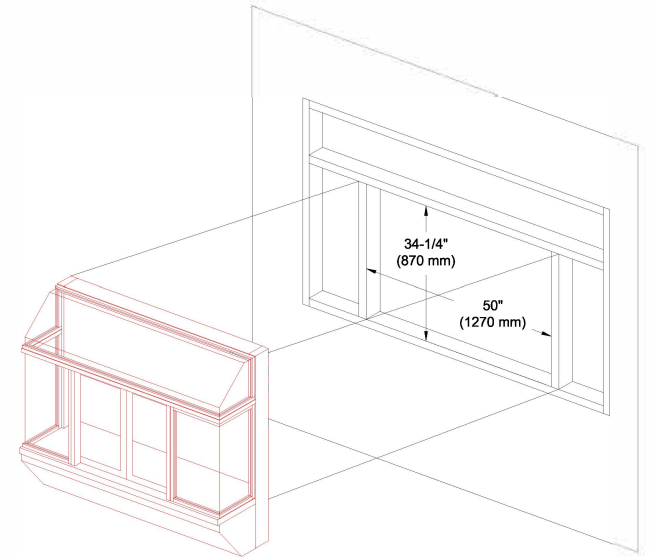

MASONRY WALL
ROUGH OPENING

GLASS STORE FRONT
DAYLIGHT OPENING

SERVICE OPENING ADJUSTS TO 12"W X 23"H
FROM THE PUSH OF A BUTTON.

GLAZING ROUGH OPENING = 50" W (1270 mm) x 34-1/4" H (870 mm)

MASONRY ROUGH OPENING = 54" W (1372 mm) x 49-1/4" (1251 mm)