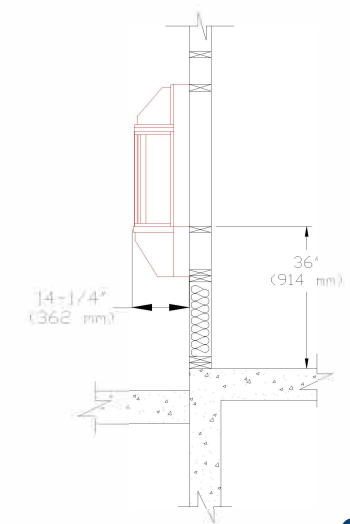

MASONRY WALL
ROUGH OPENING

GLASS STORE FRONT
DAYLIGHT OPENING

SERVICE OPENING ADJUSTS TO 12"W X 23"H
FROM THE PUSH OF A BUTTON.

GLAZING ROUGH OPENING = 50" W (1270 mm) x 34-1/4" H (870 mm)

MASONRY ROUGH OPENING = 54" W (1372 mm) x 49-1/4" (1251 mm)