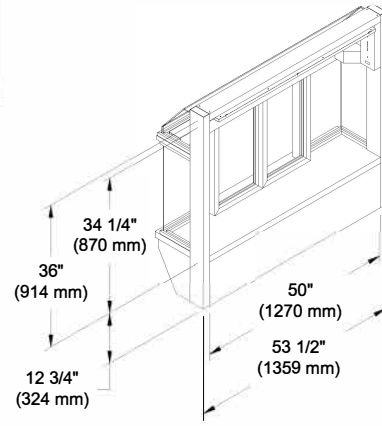

MASONRY WALL
ROUGH OPENING

GLASS STORE FRONT
DAYLIGHT OPENING

SERVICE OPENING ADJUSTS TO 12"W X 23"H
FROM THE PUSH OF A BUTTON.

GLAZING ROUGH OPENING = 50" W (1270 mm) x 34-1/4" H (870 mm)

MASONRY ROUGH OPENING = 54" W (1372 mm) x 49-1/4" (1251 mm)