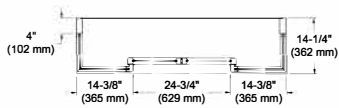

MASONRY WALL
ROUGH OPENING

GLASS STORE FRONT
DAYLIGHT OPENING

SERVICE OPENING ADJUSTS TO 12"W X 23"H
FROM THE PUSH OF A BUTTON.

GLAZING ROUGH OPENING = 50" W (1270 mm) x 34-1/4" H (870 mm)

MASONRY ROUGH OPENING = 54" W (1372 mm) x 49-1/4" (1251 mm)