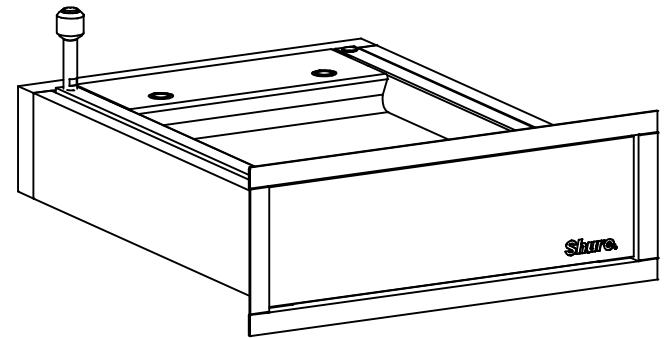

SHURESAFE SPT150 PASS-THRU DRAWER

COVENANT
Security Equipment