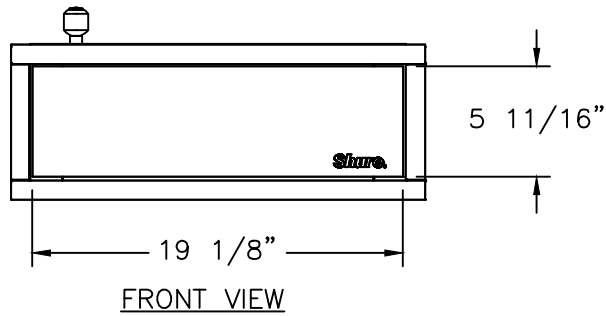

SHURESAFE SPT150 PASS-THRU DRAWER

COVENANT
Security Equipment