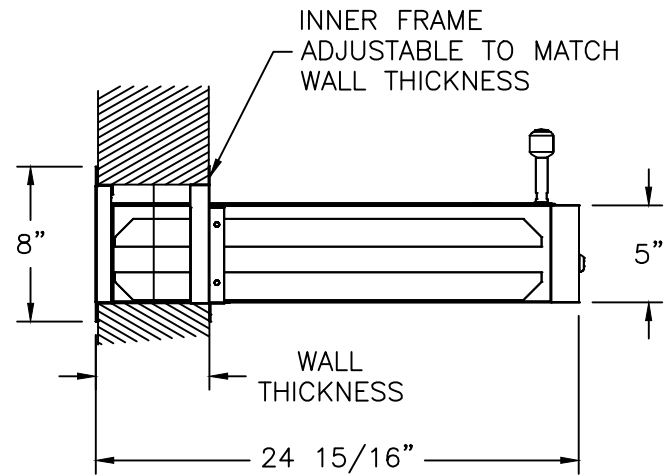

SHURESAFE SPT150 PASS-THRU DRAWER

COVENANT
Security Equipment