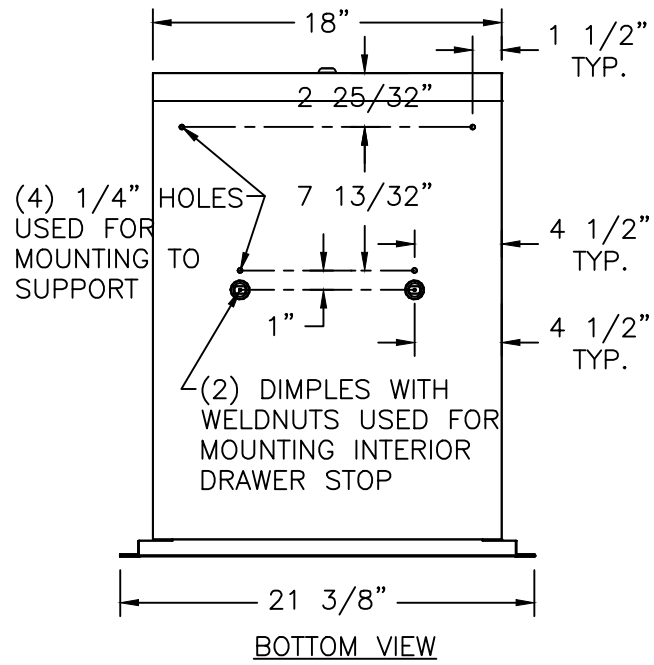

SHURESAFE SPT150 PASS-THRU DRAWER

COVENANT
Security Equipment