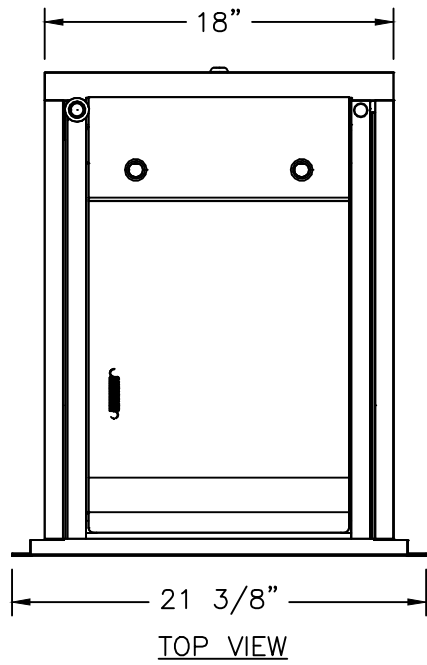

SHURESAFE SPT150 PASS-THRU DRAWER

COVENANT
Security Equipment