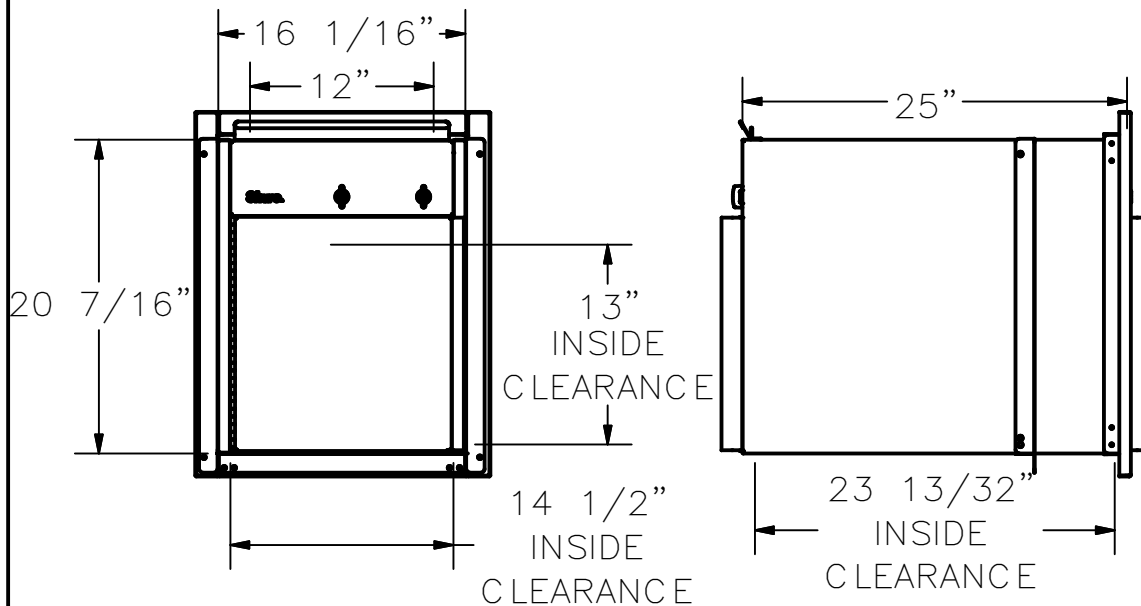

# SPT355, PACKAGE PASSER

NOTE: ONLY 1 DOOR OPEN AT ALL TIMES

**COVENANT**  
Security Equipment